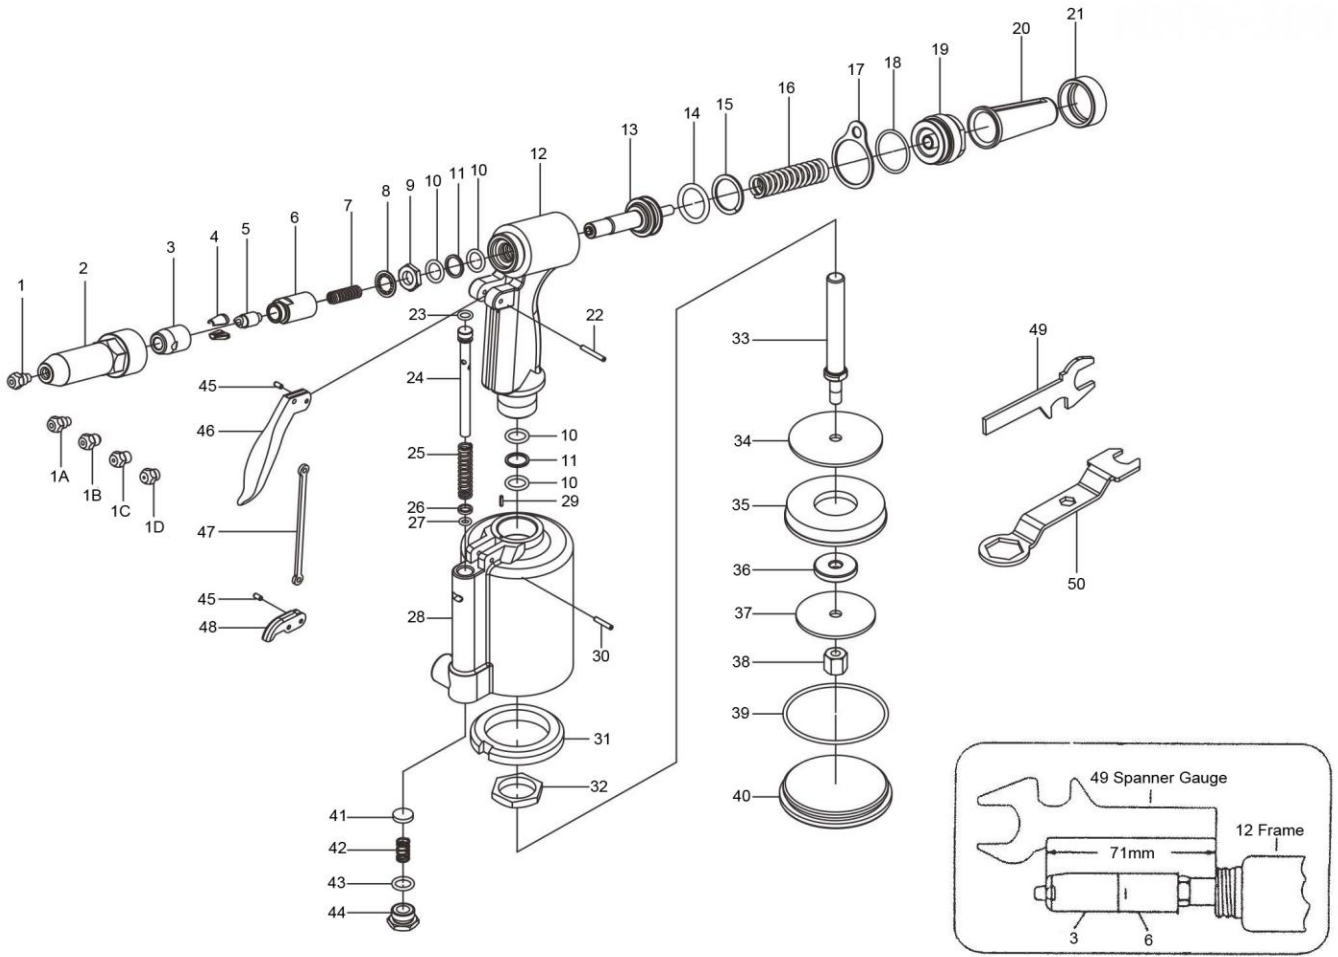

# AHR-101 GAV HAVALI POP PERÇİN

No.	TANIM	ADET	FİYAT \$	No.	TANIM	ADET	FİYAT \$
1	NOSEPIECE	1	2.00	24	PUSHER VALVE	1	5.00
1A	NOSEPIECE 3/16"	1	2.00	25	SPRING VALVE	1	2.00
1B	NOSEPIECE 5/32"	1	2.00	26	COLLAR VALVE	1	1.00
1C	NOSEPIECE 1/8"	1	2.00	27	O-RING	1	1.00
1D	NOSEPIECE 3/32"	1	2.00	28	CYLINDER	1	35.00
2	FRAME HEAD	1	12.00	29	SPRING PIN	1	1.00
3	JAW CASE, FRONT	1	6.00	30	SPRING PIN, LEVER	1	1.00
4	JAW	2	3.00	31	RUBBER CUSHION	1	4.00
5	JAW PUSHER	1	4.00	32	LOCK NUT, FRAME	1	3.00
6	JAW CASE, REAR	1	7.00	33	STEM, AIR PISTON	1	8.00
7	SPRING, JAW PUSHER	1	2.00	34	PLATE, LARGE	1	3.00
8	CASE WASHER RINGS	1	2.00	35	PISTON RING	1	6.00
9	LOCK NUT	1	2.00	36	WASHER	1	2.00
10	O-RING	4	1.00	37	PLATE, SMALL	1	4.00
11	BACKUP RING	2	1.00	38	LOCK NUT, PISTON	1	3.00
12	FRAME	1	25.00	39	O-RING	1	2.00
13	PISTON ASS'Y	1	15.00	40	CAP, CYLINDER	1	6.00
14	O-RING	1	1.00	41	VALVE	1	2.00
15	BACKUP RING	1	2.00	42	SPRING VALVE	1	2.00
16	SPRING	1	4.00	43	O-RING	1	1.00
17	HANGING CLIP	1	2.00	44	CAP VALVE	1	2.00
18	O-RING	1	1.00	45	SPRING PIN, TRIGGER	2	1.00
19	FRAME CAP	1	6.00	46	TRIGGER	1	2.00
20	SAFETY CAP	1	3.00	47	TRIGGER ROD	1	3.00
21	NUT FRAME CAP	1	3.00	48	TRIGGER LEVER	1	2.00
22	SPRING PIN, LEVER	1	1.00	49	SPANNER GAUGE	1	2.00
23	O-RING	1	1.00	50	SPANNER	1	2.00